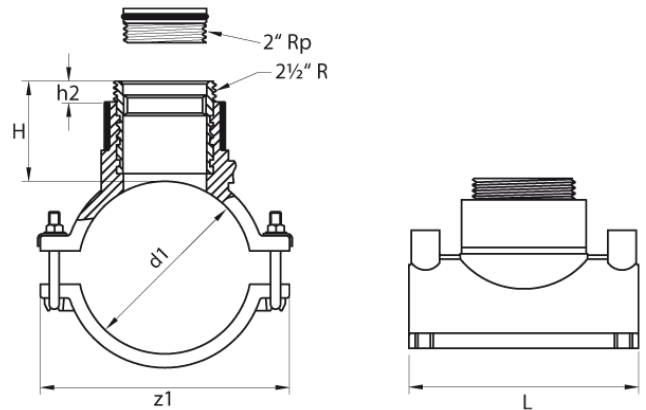

# BALLOON SADDLE

outlet with male thread  
 4 mm Pin  
 Supplied as a kit consisting of: Balloon Saddle, plug and cap  
 Pressure ratings: Water PN 16 / Gas 10 bar

PE100

Art. No.	d1 [mm]	L [mm]	z1 [mm]	H [mm]	h2 [mm]	VE	kg
4470101102000212	200	166	263	82	15	3	3,35