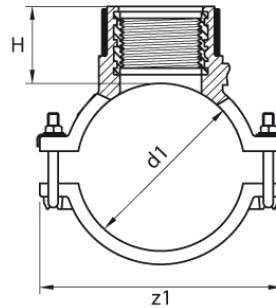

outlet with female thread
 4 mm Pin
 Pressure ratings: Water 16 bar / Gas 10 bar

PE100

Art. No.	d1 [mm]	Rp [mm]	L [mm]	z1 [mm]	H [mm]	VE	kg
4470101102250200	225	2"	166	300	80	2	2,3

For questions, please feel free to contact us at: Tel. + 49 281 98 414 - 0