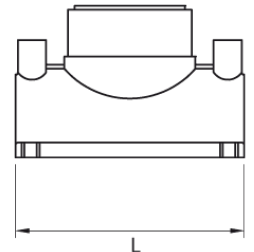

outlet with female thread
 4 mm Pin
 Pressure ratings: Water 16 bar / Gas 10 bar

PE100

Art. No.	d1 [mm]	Rp [mm]	L [mm]	z1 [mm]	H [mm]	VE	kg
4470101102250200	225	2"	166	300	80	2	2,3

For questions, please feel free to contact us at: Tel. + 49 281 98 414 - 0