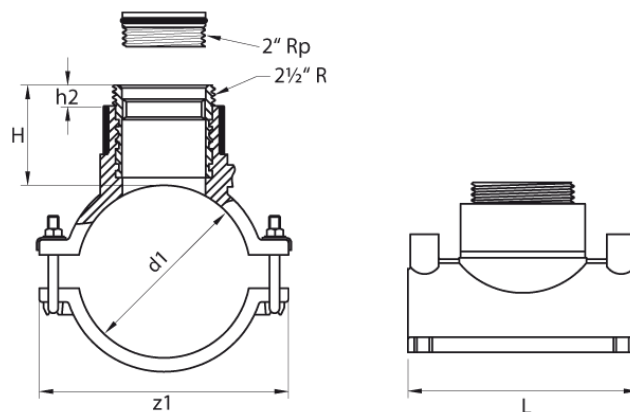

# BALLOON SADDLE

outlet with male thread  
 4 mm Pin  
 Supplied as a kit consisting of: Balloon Saddle, plug and cap  
 Pressure ratings: Water PN 16 / Gas 10 bar

PE100

Art. No.	d1 [mm]	L [mm]	z1 [mm]	H [mm]	h2 [mm]	VE	kg
4470101102250212	225	166	300	80	15	2	3,5